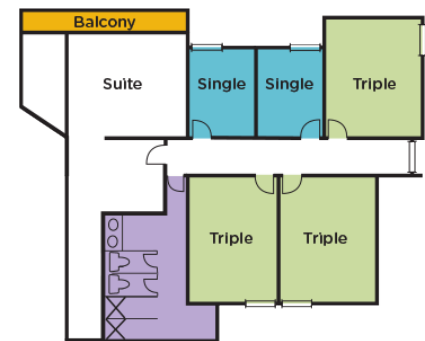

ACCOMMODATIONS

Two high-rise residence halls feature suites of primarily triple rooms (and some singles) with common area spaces to gather and study. Located across the quad are two apartment complexes, Tamarack and Tuolumne. Tamarack Apartments is housed in a 9-story mid-rise apartment building complete with elevators and LEED Gold Certification. Accommodations include living rooms, kitchens, and bedroom space for up to 6 guests in combinations of single and double rooms. Tuolumne apartments house up to 5 guests with a living room, a small kitchen, bathroom, storage room, one double bedroom, and 2 or 3 single rooms.

Muir College features several neighborhood meetings rooms, including Mariposa and Sequoia located on the first level of Tamarack and accommodating 15-80 guests. The residential halls include large floor lounges and an additional meeting room on the 11th floor of Tioga, featuring stunning ocean views. The Faculty Club is also located nearby.

Apartment

* Floor plans may vary with guest room type. Other room configurations available.