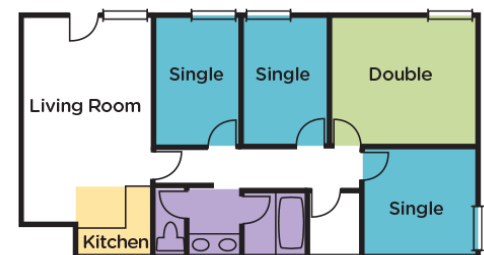

Muir College features several neighborhood meetings rooms, including Mariposa and Sequoia located on the first level of Tamarack and accommodating 15-80 guests. The residential halls include large floor lounges and an additional meeting room on the 11th floor of Tioga, featuring stunning ocean views. The Faculty Club is also located nearby.

DINING

Pines, located in the center of the Muir Housing community, offers customers an all-you-care-to-eat menu in a lofted, open concept space with tons of windows and saturated color.

SAMPLE LAYOUTS*

Residence Hall Suite

Apartment

* Floor plans may vary with guest room type. Other room configurations available.