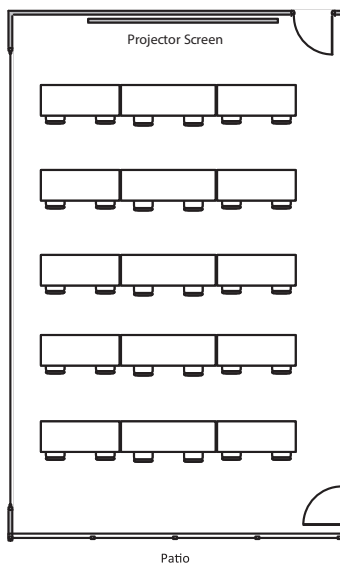

Barrett Room at HDH Admin Building (4th Floor)

Boasting beautiful ocean views, the Barrett Room includes a built in A/V system with white boards, tables, chairs, flexible set up, room for catering, and a spacious outdoor patio.

SAMPLE LAYOUTS

Lecture/Theatre

Classroom

Hollow Square

ROOM SETUP CAPACITIES

Square Feet	Dimensions	Maximum Occupancy	Lecture/Theatre	Classroom	Hollow Square	UC Hourly Rate [†]	Alumni Affiliate Rate [†]	Standard Hourly Rate [†]
672 sq. ft.	21'x32'	50	40	30	24	\$58	\$87	\$116