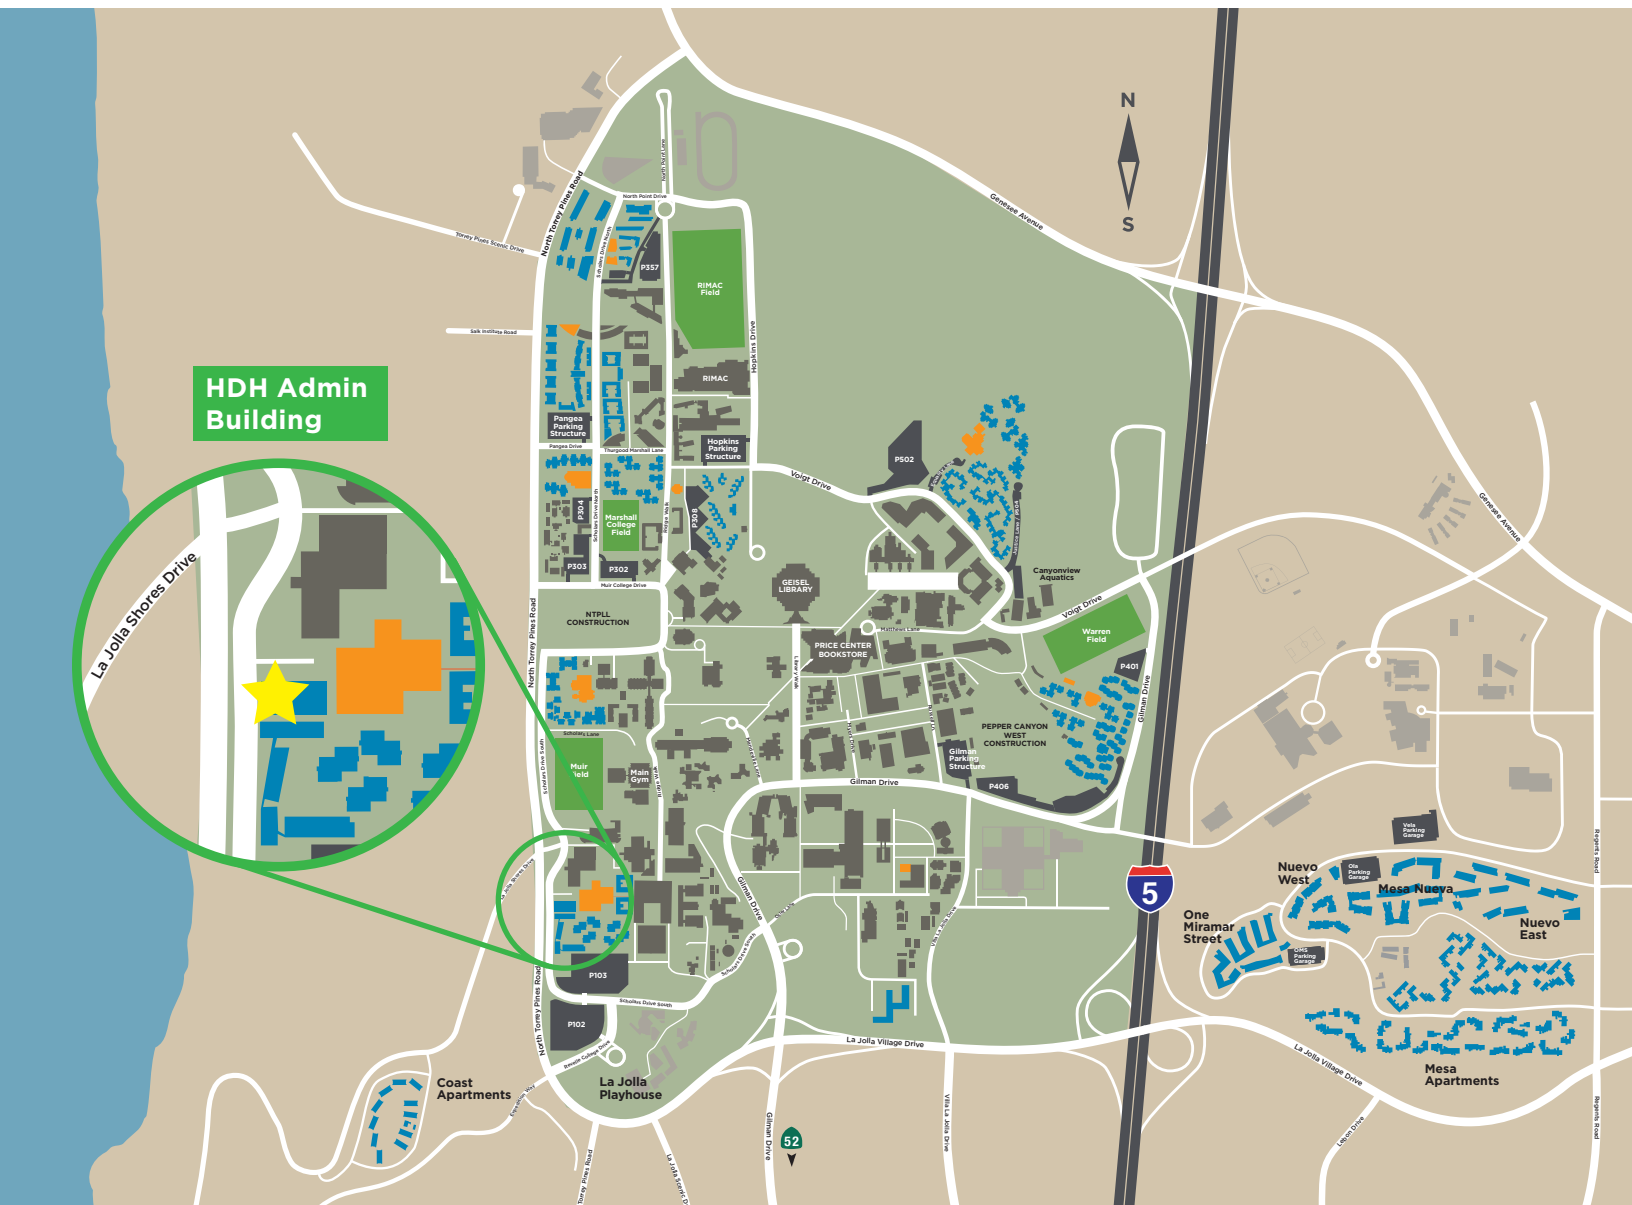

[†]4-hour minimum booking required. Limited availability during the week of school opening, week of school closing, and national and state holidays. 2-week closure dates in late December.

Classroom

Patio

Hollow Square

HDH Admin Building

La Jolla Shores Drive