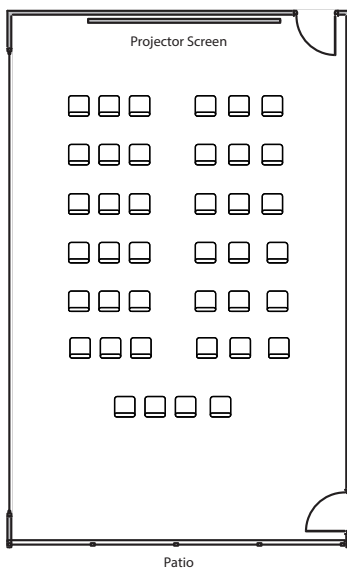

Barrett Room at HDH Admin Building (4th Floor)

Boasting beautiful ocean views, the Barrett Room includes a built in A/V system with white boards, tables, chairs, flexible set up, room for catering, and a spacious outdoor patio.

SAMPLE LAYOUTS

Lecture/Theatre

Classroom

Hollow Square

ROOM SETUP CAPACITIES

Square Feet	Dimensions	Maximum Occupancy	Lecture/Theatre	Classroom	Hollow Square	UC Hourly Rate [†]	Alumni Affiliate Rate [†]	Standard Hourly Rate [†]
672 sq. ft.	21'x32'	50	40	30	24	\$58	\$87	\$116