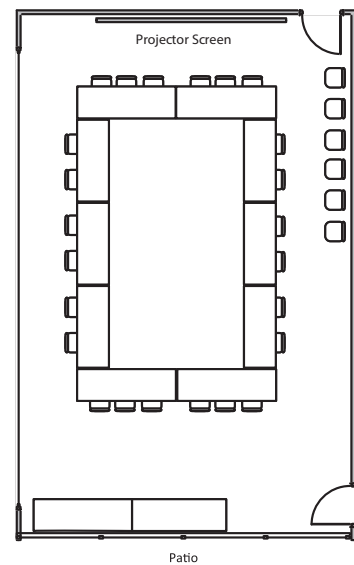

Barrett Room at HDH Admin Building (4th Floor)

Boasting beautiful ocean views, the Barrett Room includes a built in A/V system with white boards, tables, chairs, flexible set up, room for catering, and a spacious outdoor patio.

SAMPLE LAYOUTS

Lecture/Theatre

Classroom

Hollow Square

ROOM SETUP CAPACITIES

Square Feet	Dimensions	Maximum Occupancy	Lecture/Theatre	Classroom	Hollow Square	UC Hourly Rate [†]	Alumni Affiliate Rate [†]	Standard Hourly Rate [†]
672 sq. ft.	21'x32'	50	40	30	24	\$58	\$87	\$116