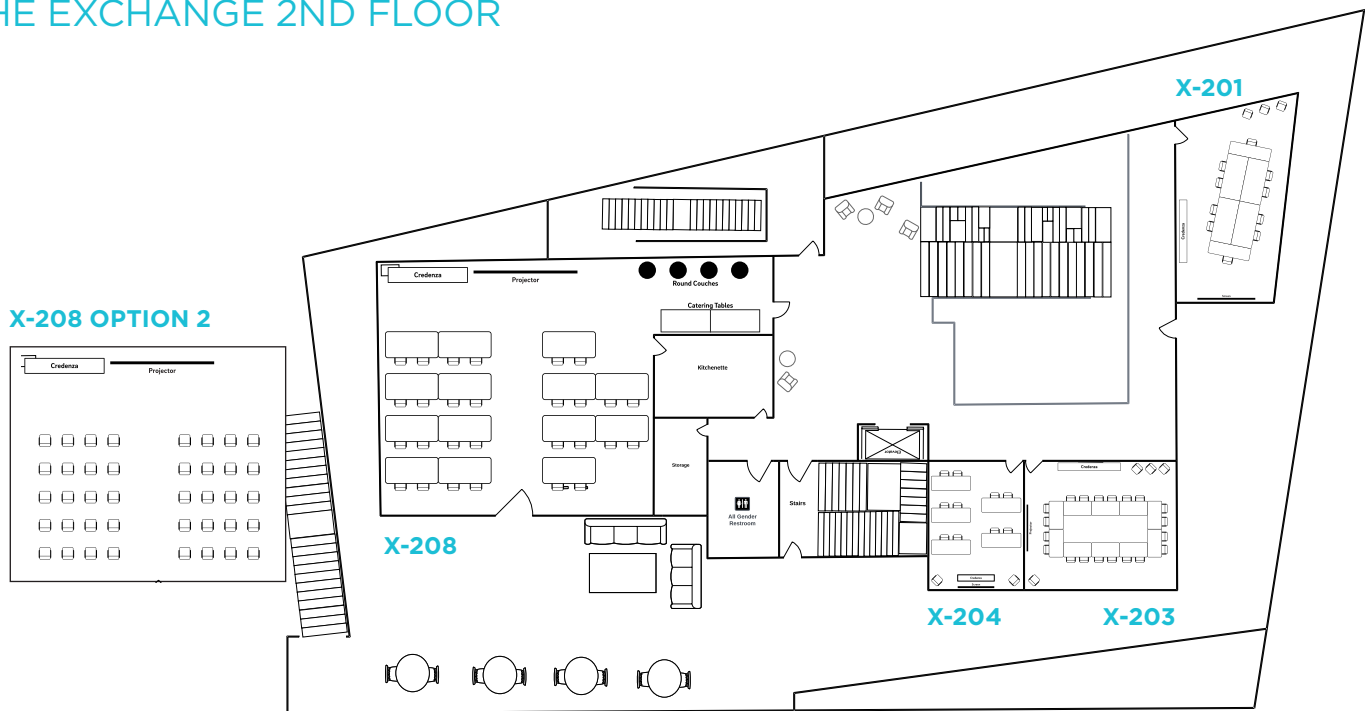

## SAMPLE LAYOUTS THE EXCHANGE 2ND FLOOR

## ROOM SETUP CAPACITIES

Room	Square Feet	Maximum Occupancy	Classroom	Boardroom	Hollow Square	Theater	Reception
X-208	1050 sq. ft.	60	28	20		40	50
X-203	521 sq. ft.	15	12		14		
X-201, 204	306-330 sq. ft.	15	8	10			
X-124	314 sq. ft.	22	22	15			